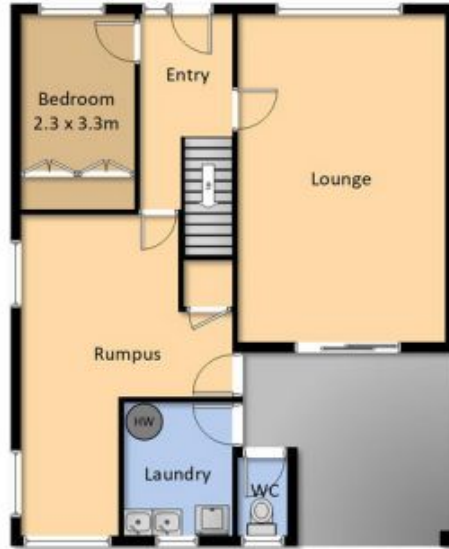

Ground Level