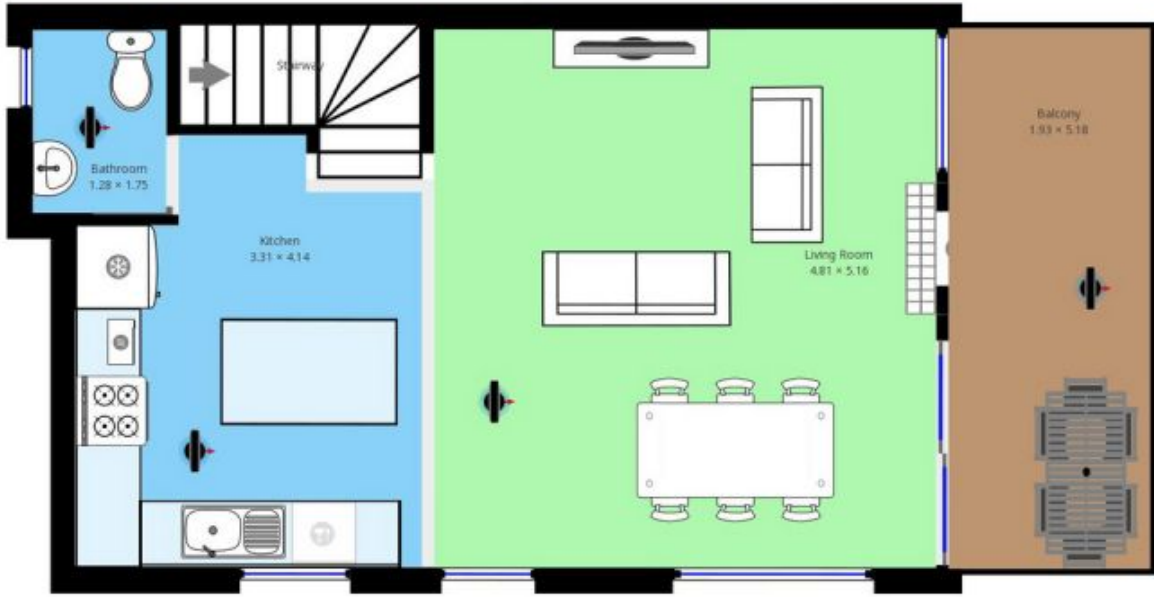

This plan is intended for marketing purposes only. All measurements are approximations.