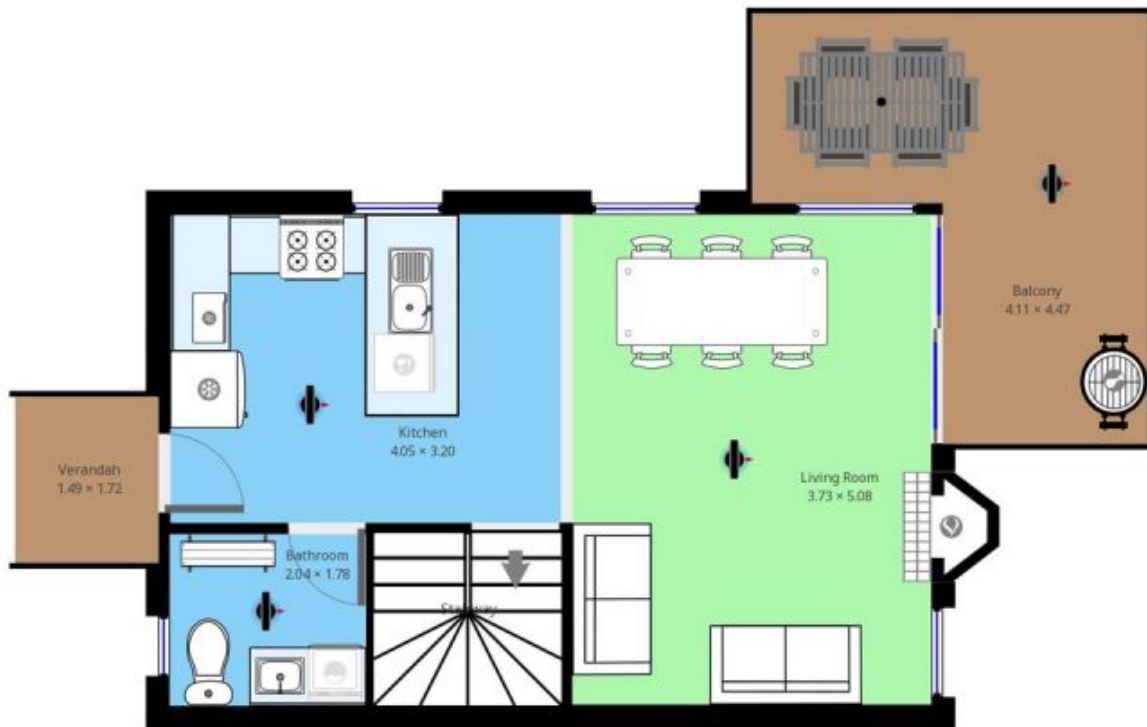

This plan is intended for marketing purposes only. All measurements are approximations.