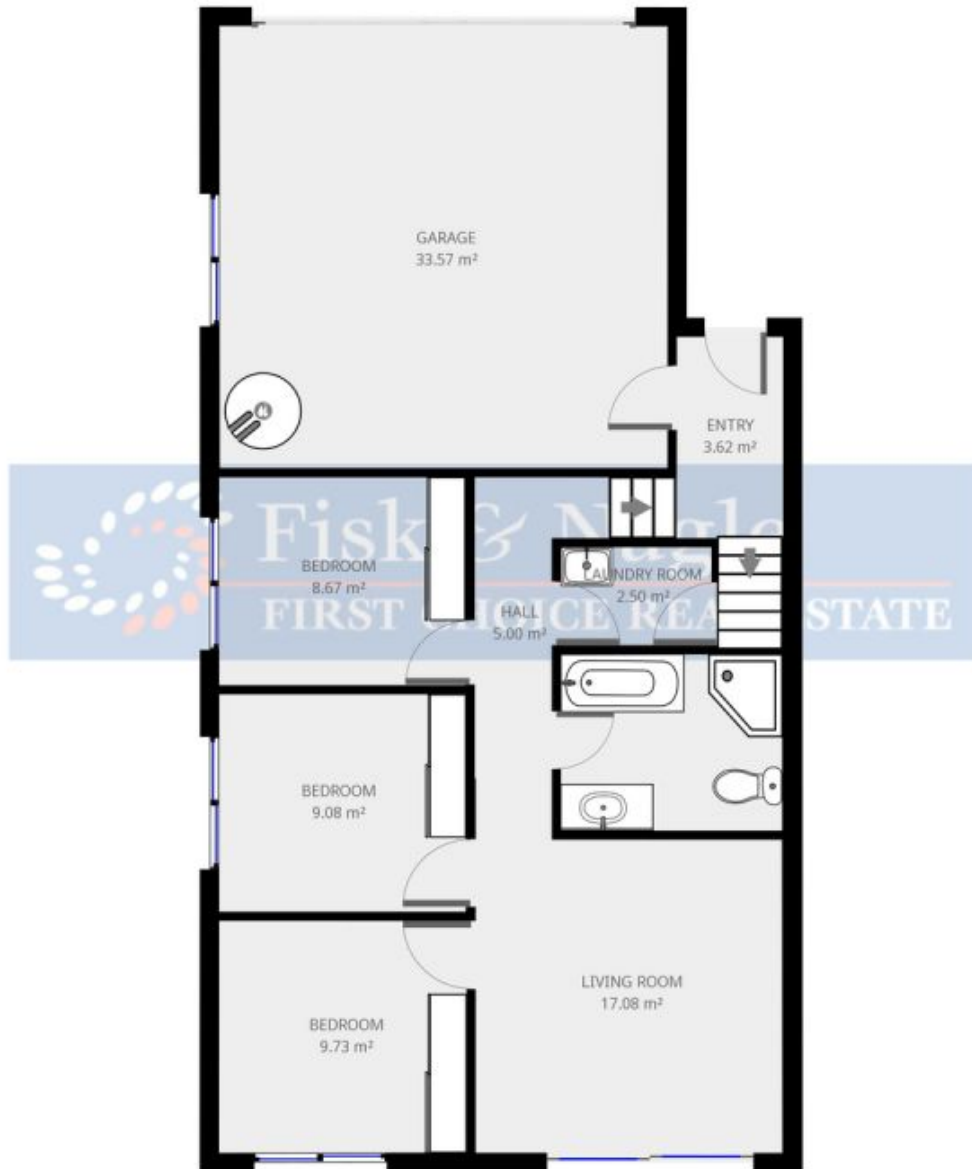

2/4 Krista Lee Court Tura Beach NSW

4  2  4 

OPEN FOR INSPECTION Saturday 2nd Dec 12.30pm - 1pm

Just a short stroll to the golden sands of Dolphin Cove beach, this 4 Bedroom townhouse is ideally located. Ocean views, spacious living area and a private yard complete the package.

Type : Apartment

View : <https://www.butterfieldproperty.com.au/sale/nsw/ar-south-coast/tura-beach/residential/apartment/8150637>

- 4 bedroom townhouse
- Open plan living area with reverse cycle system
- Large open plan kitchen & dining
- Main bedroom with walk-in robe & ensuite
- Second living area downstairs
- Private balcony with views
- Plenty of natural sunlight
- Large level yard
- In a quiet cul-de-sac

[For full version visit the website](https://www.butterfieldproperty.com.au)

Disclaimer: Please note this floor plan is for marketing purposes and is to be used as a guide to the layout of the property.

Disclaimer: Please note this floor plan is for marketing purposes and is to be used as a guide to the layout of the property.