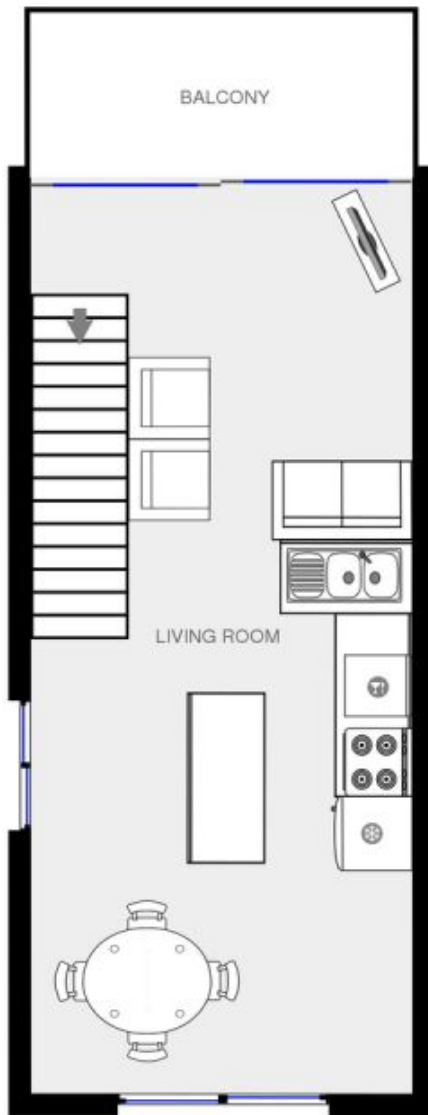

2/25 Beach Street Merimbula NSW

2  **1**  **1** 

Front ROW - Penguin Mews

Type : House

Price : \$ 229,000

View : <https://www.butterfieldproperty.com.au/sale/nsw/far-south-coast/merimbula/residential/house/8150552>

Disclaimer: Please note this floor plan is for marketing purposes and is to be used as a guide to the layout of the building only.

Disclaimer: Please note this floor plan is for marketing purposes and is to be used as a guide to the layout of the building only.