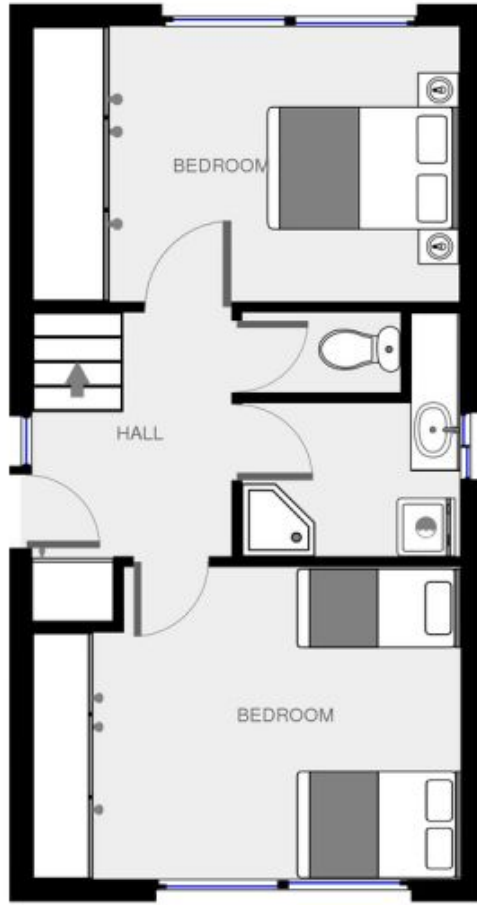

2/25 Beach Street Merimbula NSW

2  **1**  **1** 

Front ROW - Penguin Mews

Type : House

Price : \$ 229,000

View : <https://www.butterfieldproperty.com.au/sale/nsw/far-south-coast/merimbula/residential/house/8150552>

Disclaimer: Please note this floor plan is for marketing purposes and is to be used as a guide to the layout of the building only.

Disclaimer: Please note this floor plan is for marketing purposes and is to be used as a guide to the layout of the building only.