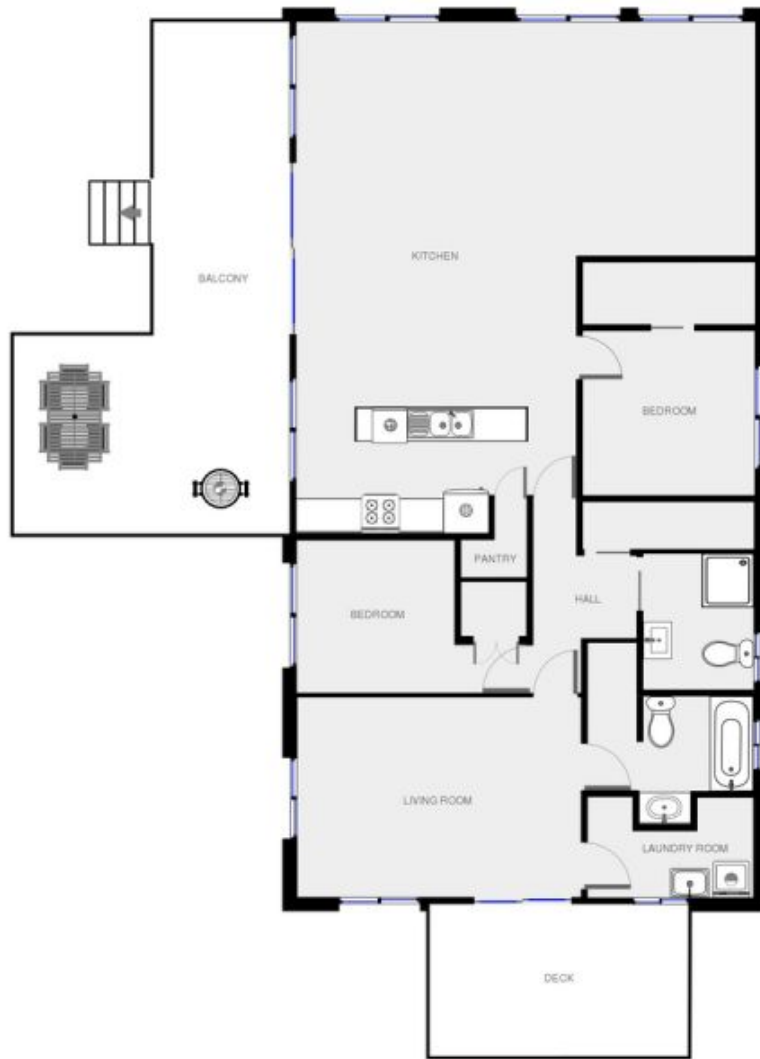

Disclaimer: Please note this floor plan is for marketing purposes and is to be used as a guide only.