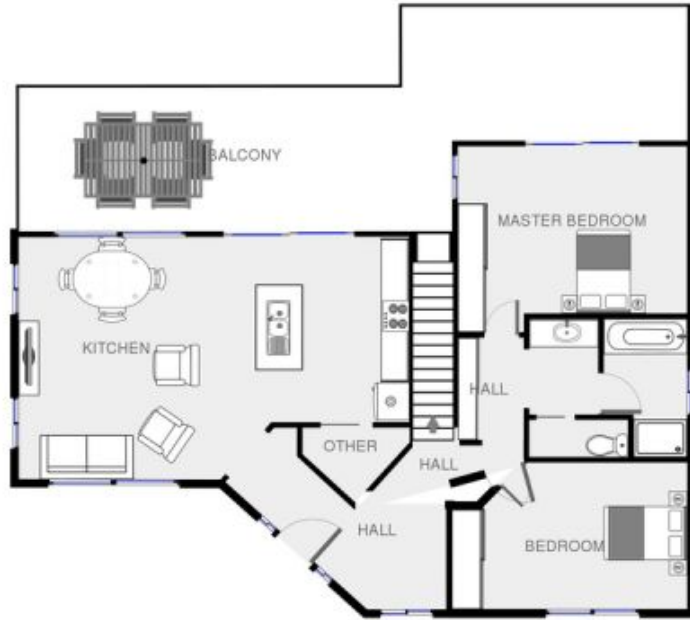

Disclaimer: Please note this floor plan is for marketing purposes and is to be used as a guide only.