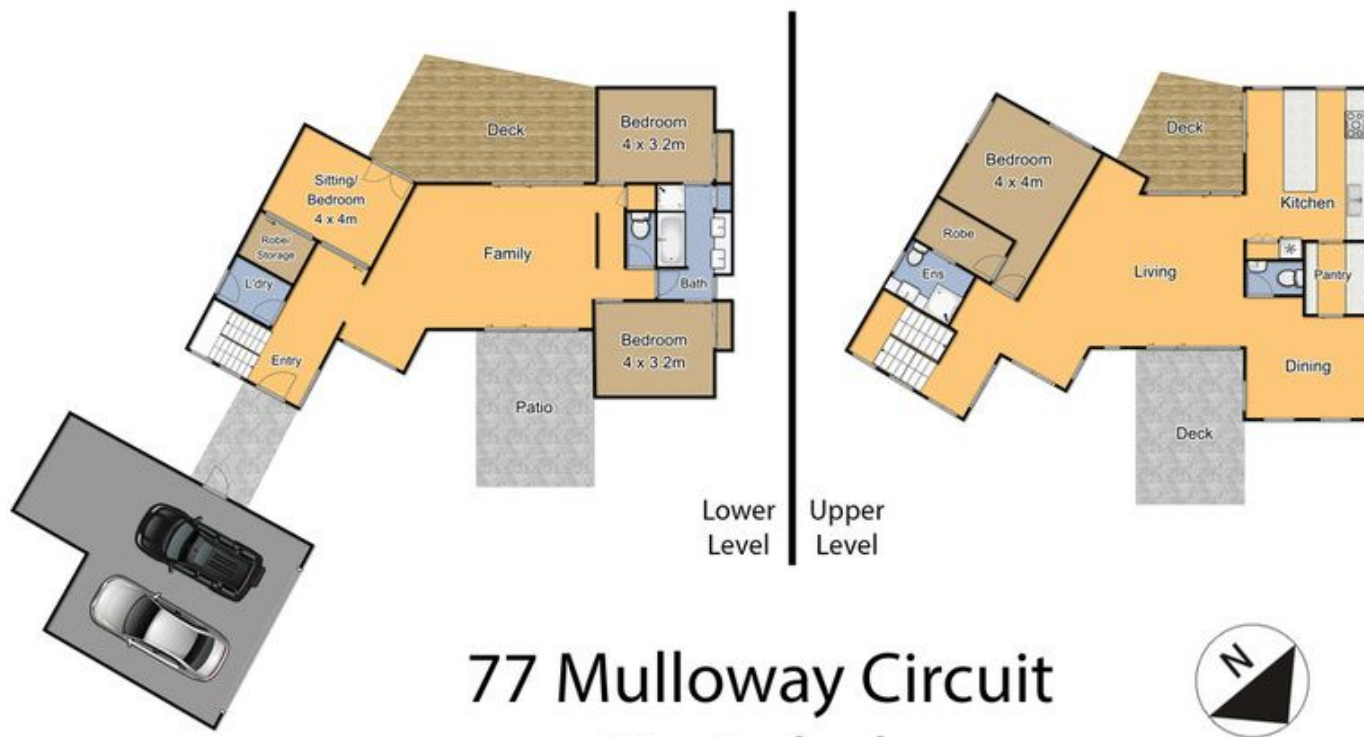

77 Mulloway Circuit Merimbula NSW

4  2  4 

Nestled at the end of a cul-de-sac, this modern designer home demands your attention. Sitting on top of the hill you will enjoy uninterrupted views of Merimbula Lake.

Amongst the many features of this unique 4 bedroom home, you will find

- 10000 ltr water tank

Type : House
Land Size : 1104 sqm
View : <https://www.butterfieldproperty.com.au/sale/nsw/far-south-coast/merimbula/residential/house/8150070>

[For full version visit the website](#)

77 Malloway Circuit Merimbula

Plan is not to scale.
Measurements are approximate
and should be used as a guide only.