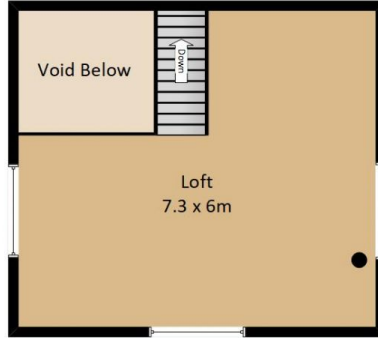

[For full version visit the website](https://www.butterfieldproperty.com.au)

Type : Rural
Land Size : 71600 sqm
View : <https://www.butterfieldproperty.com.au/sale/nsw/far-south-coast/coolagolite/residential/rural/7990922>

Mick Butterfield
(02) 6493 3444

Lower Level

Upper Level

Shed

120 Lyrebird Ridge Rd, Coolagolite

Measurements are approximate and should be used as a guide only.