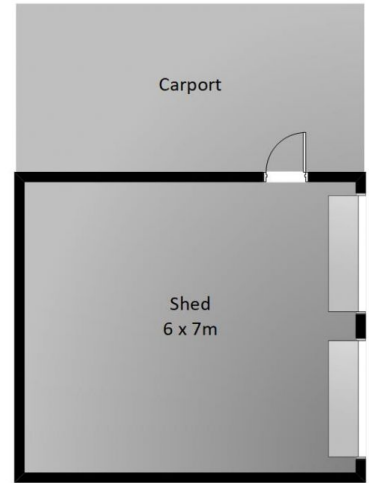

[For full version visit the website](https://www.butterfieldproperty.com.au)

Type : Rural
Land Size : 71600 sqm
View : <https://www.butterfieldproperty.com.au/sale/nsw/far-south-coast/coolagolite/residential/rural/7990922>

Mick Butterfield
(02) 6493 3444

Lower Level

Upper Level

Shed

120 Lyrebird Ridge Rd, Coolagolite

Measurements are approximate and should be used as a guide only.