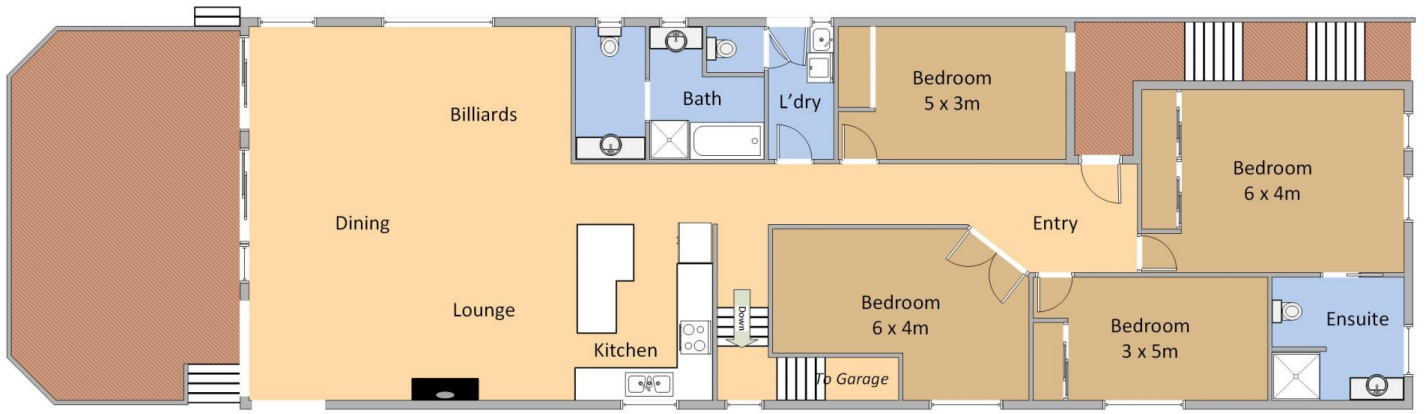

65 Bunga St Bermagui

Measurements are approximate and should be used as a guide only.