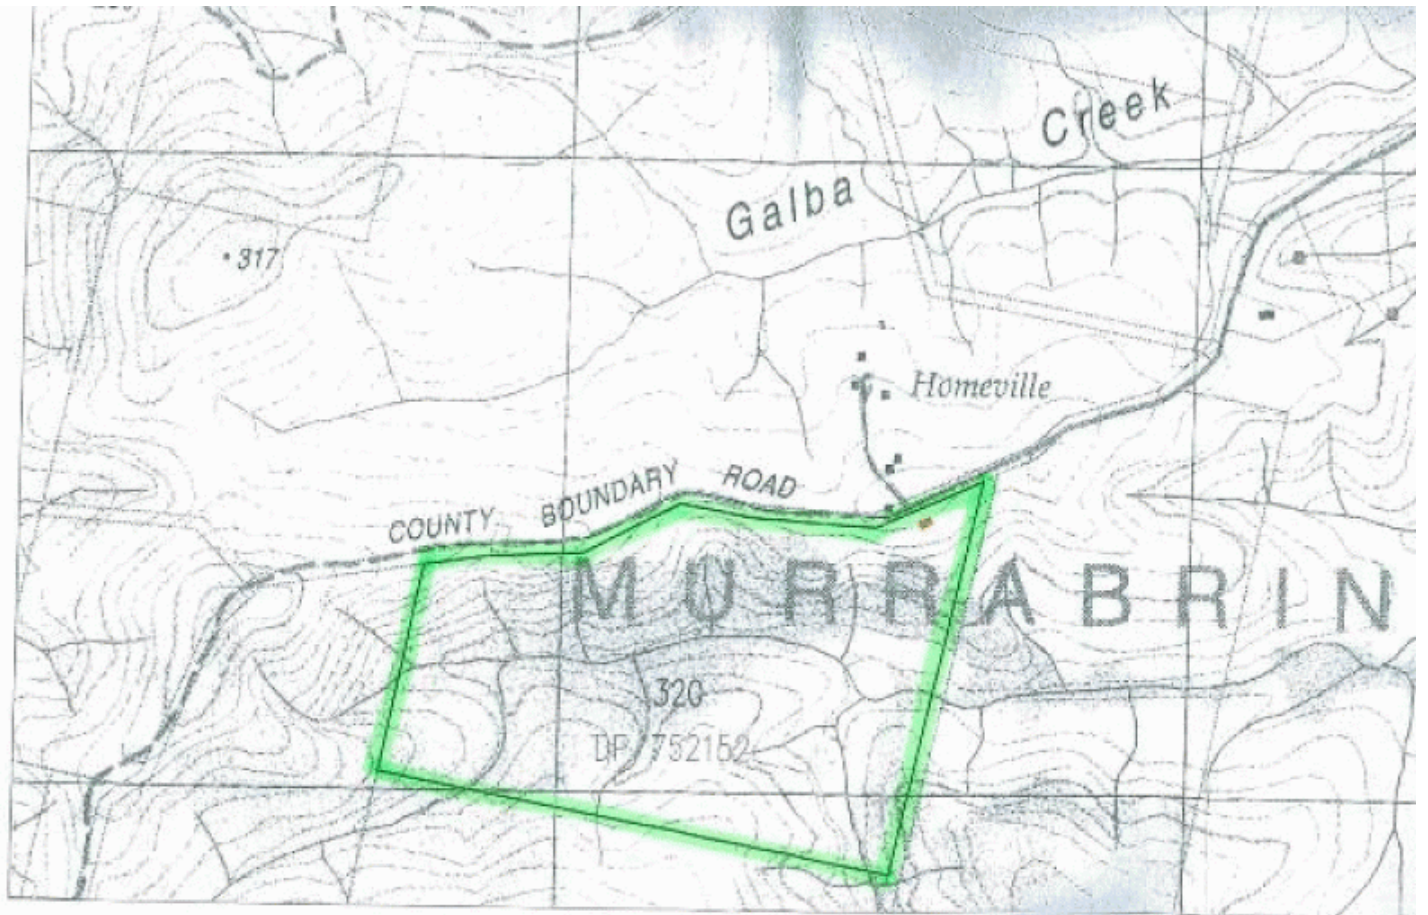

### Lot 320 County Boundary Road COBARGO NSW

Opportunity to purchase your own 100 acres in the beautiful valley. Wonderful mix of vegetation and topography - pristine forests, sheer rock faces, creek flats and stunning views from the designated building envelope.

Located 10 minutes from Cobargo and 25 minutes to Bermagui, this property offers a desirable rural lifestyle without the work of cleared acres.

Enjoy the local natural environment - abundance of native birds and animals with the convenience of village and towns only minutes drive.

**Type** : Land  
**Land Size** : 404686 sqm  
**View** : <https://www.butterfieldproperty.com.au/sale/nsw/far-south-coast/cobargo/residential/land/5668225>

**Julie Rutherford**  
02 6493 3444

POTENTIAL DWELLING SITE 